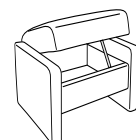

**2 seater sofa with Cumuly function**

*also available with electric motor*  
W: 147 x D: 103 x H: 95 cm

**Curved sofa with Cumuly function**

*also available with electric motor*  
W: 240 x D: 122 x H: 95 cm

**3 seater sofa with high fixed back  
2 seater optic**

W: 204 x D: 103 x H: 95 cm

**2.5 seater sofa with high fixed back**

W: 167 D: 103 x H: 95 cm

**2 seater sofa with high fixed back**

W: 147 x D: 103 x H: 95 cm

**Adjustable storage footstool**

W: 65 x D: 53 x H: 42 cm

**himolla**  
Quality made in Germany