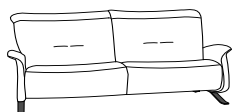

CYG 04/17

**3 seater sofa with Cumuly function  
2 seater optic**

*also available with electric motor*  
W: 204 x D: 103 x H: 95 cm

**2.5 seater sofa with Cumuly function**

*also available with electric motor*  
W: 167 D: 103 x H: 95 cm

**2 seater sofa with Cumuly function**

*also available with electric motor*  
W: 147 x D: 103 x H: 95 cm

**Curved sofa with Cumuly function**

*also available with electric motor*  
W: 240 x D: 122 x H: 95 cm

**3 seater sofa with high fixed back  
2 seater optic**

W: 204 x D: 103 x H: 95 cm

**2.5 seater sofa with high fixed back**

W: 167 D: 103 x H: 95 cm

**2 seater sofa with high fixed back**

W: 147 x D: 103 x H: 95 cm