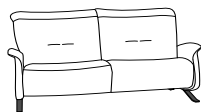

CYG 04/17

**3 seater sofa with Cumuly function  
2 seater optic**

*also available with electric motor*  
W: 204 x D: 103 x H: 95 cm

**2.5 seater sofa with Cumuly function**

*also available with electric motor*  
W: 167 D: 103 x H: 95 cm

**2 seater sofa with Cumuly function**

*also available with electric motor*  
W: 147 x D: 103 x H: 95 cm

**Curved sofa with Cumuly function**

*also available with electric motor*  
W: 240 x D: 122 x H: 95 cm

**3 seater sofa with high fixed back  
2 seater optic**

W: 204 x D: 103 x H: 95 cm

**2.5 seater sofa with high fixed back**

W: 167 D: 103 x H: 95 cm

**2 seater sofa with high fixed back**

W: 147 x D: 103 x H: 95 cm