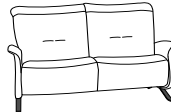

CYG 04/17

**3 seater sofa with Cumuly function  
2 seater optic**

*also available with electric motor*  
W: 204 x D: 103 x H: 95 cm

**2.5 seater sofa with Cumuly function**

*also available with electric motor*  
W: 167 D: 103 x H: 95 cm

**2 seater sofa with Cumuly function**

*also available with electric motor*  
W: 147 x D: 103 x H: 95 cm

**Curved sofa with Cumuly function**

*also available with electric motor*  
W: 240 x D: 122 x H: 95 cm

**3 seater sofa with high fixed back  
2 seater optic**

W: 204 x D: 103 x H: 95 cm

**2.5 seater sofa with high fixed back**

W: 167 D: 103 x H: 95 cm

**2 seater sofa with high fixed back**

W: 147 x D: 103 x H: 95 cm

**Adjustable storage footstool**

W: 65 x D: 53 x H: 42 cm

**himolla**  
Quality made in Germany